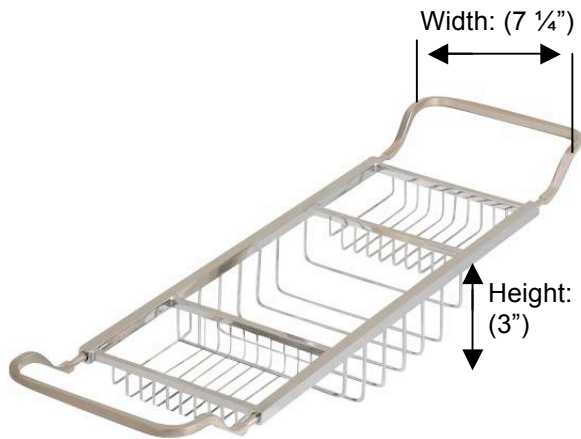

ESSENTIALS

53413 Contemporary, Adjustable Bathtub Rack

Length Closed: 26 5/8"

Length Open (Max.): 30 1/2"

Tub Opening (Min.): 19 1/4"

Adjust length by loosening the 4 set screws near handles

Description:

Contemporary, adjustable bathtub rack

Finishes:

-  CR – Chrome
-  PV – Polished Brass
-  UB – Unlacquered Brass
-  NI – Polished Nickel
-  ES – Satin Nickel
-  GD – Gold

Material:

Brass

Country of Origin:

Portugal

All Dimensions are approximate